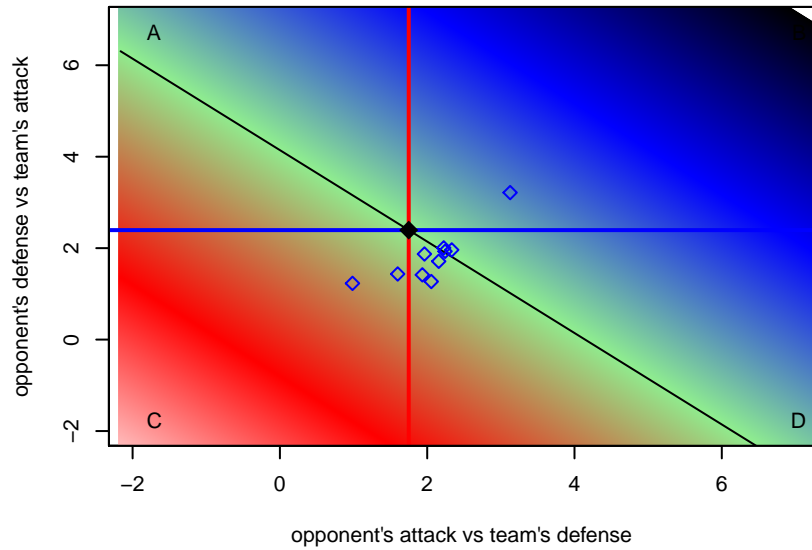

**attack and defense rating  
relative to others at age  
and all opponents in last 13 months**

**Performance relative to 13 month average**

**Performance relative to 13 month average**

Distribution of opponents  
 Red = Lose zone, Blue = Win zone, Green = Even  
 Black line separates win/loze zones