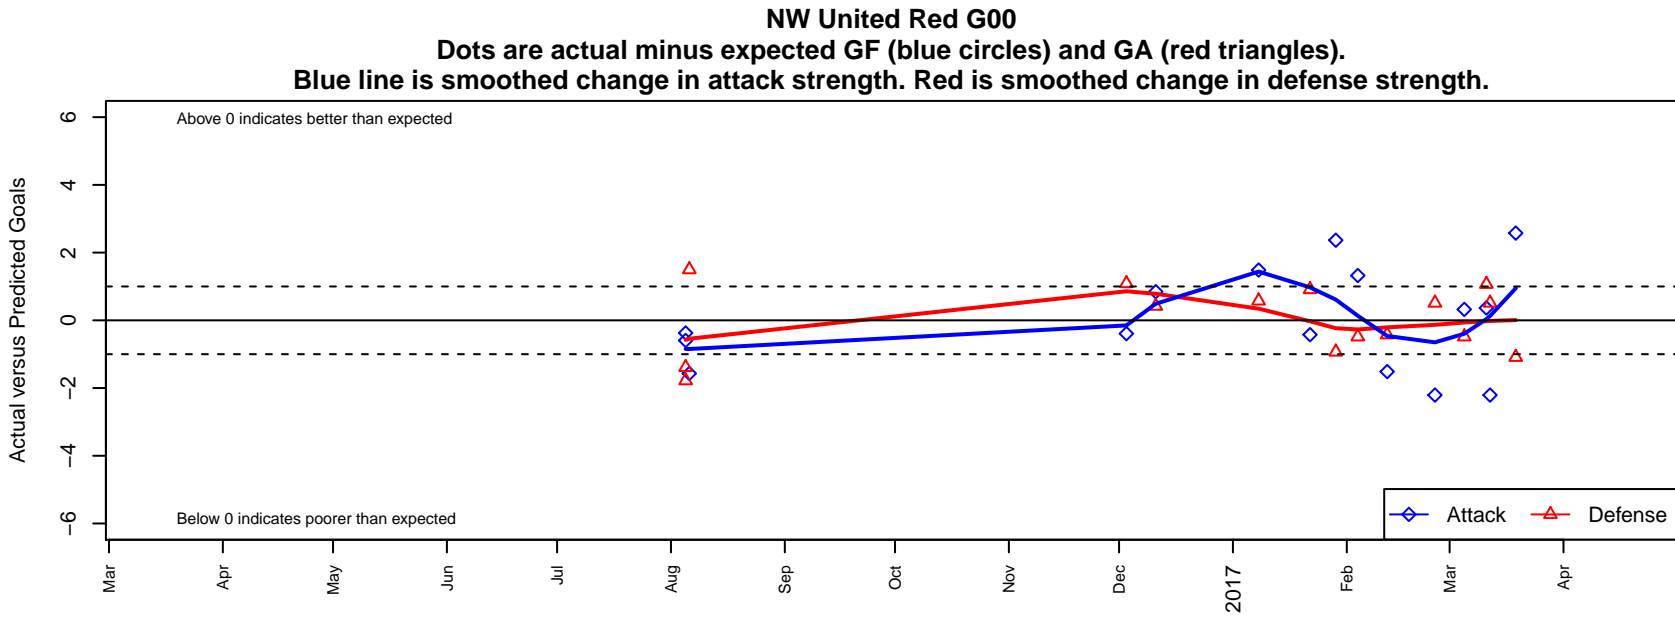

# NW United Red G00

NW United FC  
 Burlington, WA  
 G00 total strength=1398  
 attack=10.96 defense=5.75  
 spr league = Win NPSL Div 2 (00) U17

alt names used:  
 Northwest United FC G00 Red  
 NWUNITED U-17 GEORGE KISSAS (WA)  
 Northwest United FC G00 Red

Venues played:  
 2016 WA Rush Cup G00 Gold U17  
 2016 Win NPSL Division 2 (00) U17

**attack and defense variance (black dot)  
relative to other teams  
and top 10 in region**

**attack and defense rating  
relative to others at age  
and all opponents in last 13 months**

**attack and defense rating  
relative to others at age  
and all opponents in last 13 months**

**Performance relative to 13 month average**

**Performance relative to 13 month average**

Distribution of opponents  
 Red = Lose zone, Blue = Win zone, Green = Even  
 Black line separates win/loze zones