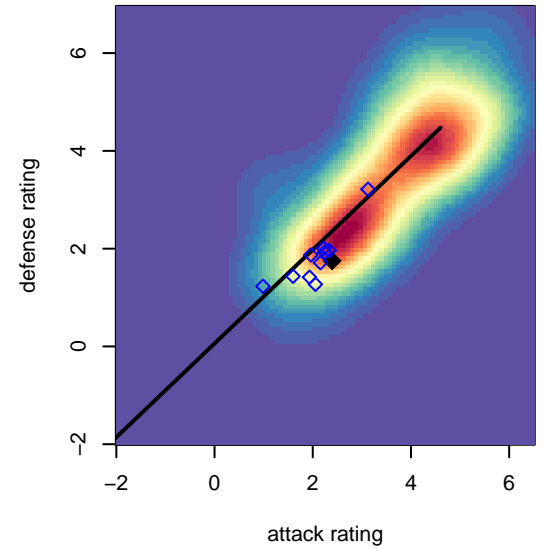

Venues played:  
 2016 WA Rush Cup G00 Gold U17  
 2016 Win NPSL Division 2 (00) U17

**attack and defense variance (black dot)  
relative to other teams  
and top 10 in region**

**attack and defense rating  
relative to others at age  
and all opponents in last 13 months**

**attack and defense rating  
relative to others at age  
and all opponents in last 13 months**

**Performance relative to 13 month average**

**Performance relative to 13 month average**

Distribution of opponents  
 Red = Lose zone, Blue = Win zone, Green = Even  
 Black line separates win/loze zones