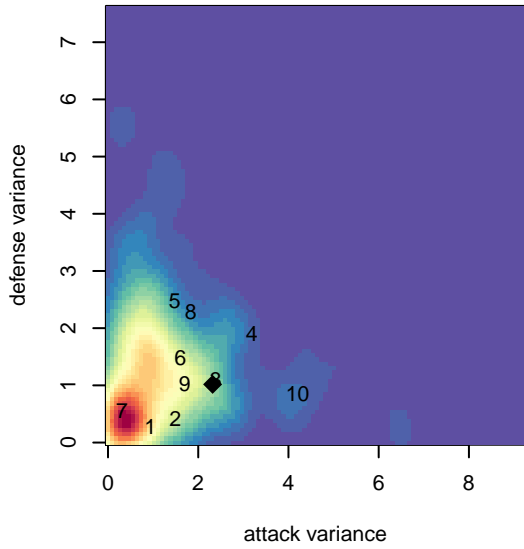

# NW United Red G00

NW United FC  
 Burlington, WA  
 G00 total strength=1398  
 attack=10.96 defense=5.75  
 spr league = Win NPSL Div 2 (00) U17

alt names used:  
 Northwest United FC G00 Red  
 NWUNITED U-17 GEORGE KISSAS (WA)  
 Northwest United FC G00 Red

Venues played:  
 2016 WA Rush Cup G00 Gold U17  
 2016 Win NPSL Division 2 (00) U17

**attack and defense variance (black dot)  
relative to other teams  
and top 10 in region**

**attack and defense rating  
relative to others at age  
and all opponents in last 13 months**

**attack and defense rating  
relative to others at age  
and all opponents in last 13 months**

**Performance relative to 13 month average**

**Performance relative to 13 month average**

Distribution of opponents  
 Red = Lose zone, Blue = Win zone, Green = Even  
 Black line separates win/loze zones