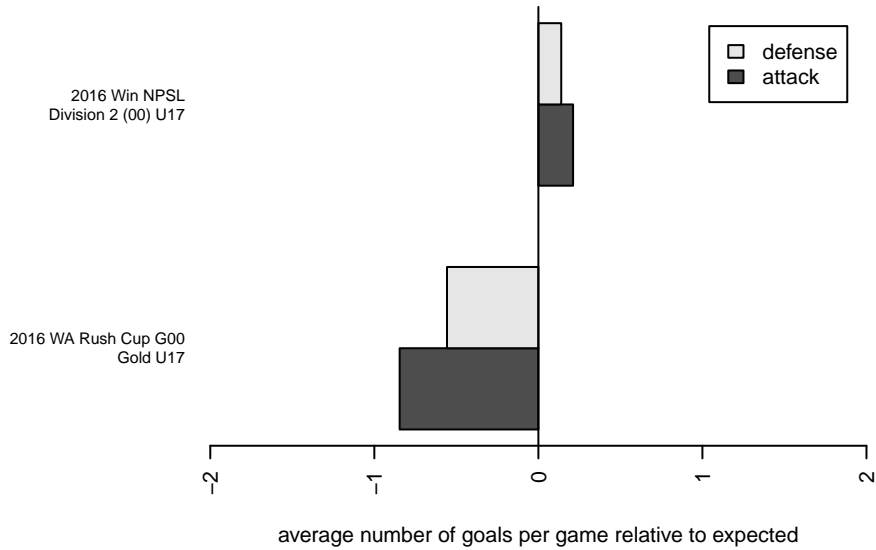

# NW United Red G00

NW United FC  
 Burlington, WA  
 G00 total strength=1398  
 attack=10.96 defense=5.75  
 spr league = Win NPSL Div 2 (00) U17

alt names used:  
 Northwest United FC G00 Red  
 NWUNITED U-17 GEORGE KISSAS (WA)  
 Northwest United FC G00 Red

Venues played:  
 2016 WA Rush Cup G00 Gold U17  
 2016 Win NPSL Division 2 (00) U17

**attack and defense variance (black dot)  
relative to other teams  
and top 10 in region**

**attack and defense rating  
relative to others at age  
and all opponents in last 13 months**

**attack and defense rating  
relative to others at age  
and all opponents in last 13 months**

**Performance relative to 13 month average**

**Performance relative to 13 month average**

Distribution of opponents  
 Red = Lose zone, Blue = Win zone, Green = Even  
 Black line separates win/loze zones