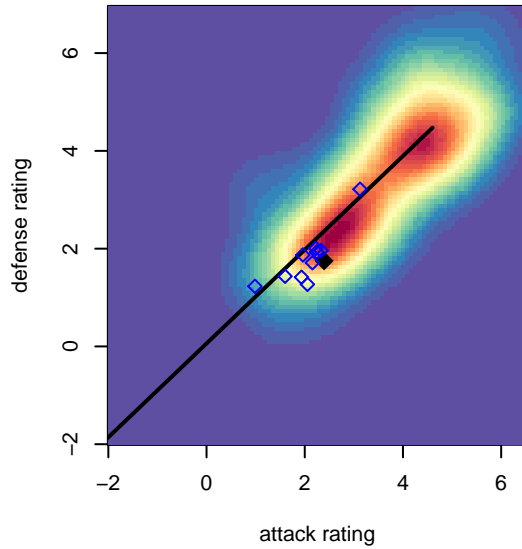

# NW United Red G00

NW United FC  
 Burlington, WA  
 G00 total strength=1398  
 attack=10.96 defense=5.75  
 spr league = Win NPSL Div 2 (00) U17

alt names used:  
 Northwest United FC G00 Red  
 NWUNITED U-17 GEORGE KISSAS (WA)  
 Northwest United FC G00 Red

Venues played:  
 2016 WA Rush Cup G00 Gold U17  
 2016 Win NPSL Division 2 (00) U17

**attack and defense variance (black dot)  
relative to other teams  
and top 10 in region**

**attack and defense rating  
relative to others at age  
and all opponents in last 13 months**

**attack and defense rating  
relative to others at age  
and all opponents in last 13 months**

**Performance relative to 13 month average**

**Performance relative to 13 month average**

Distribution of opponents  
 Red = Lose zone, Blue = Win zone, Green = Even  
 Black line separates win/loze zones