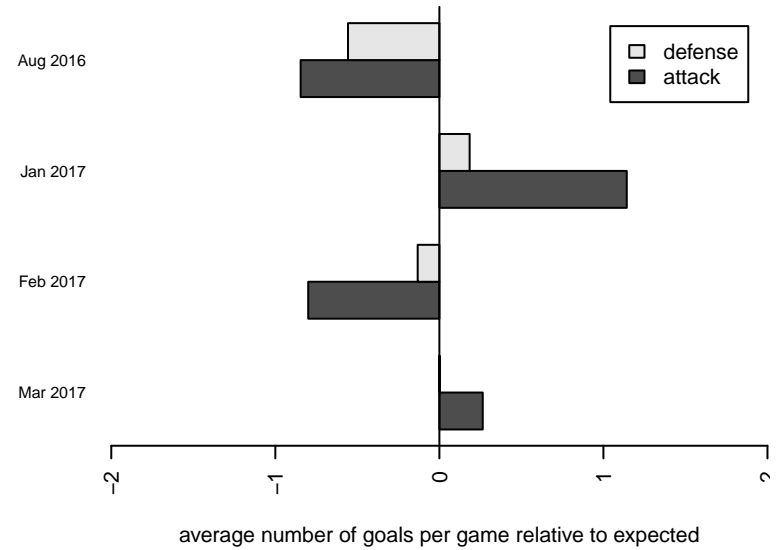

# NW United Red G00

NW United FC  
 Burlington, WA  
 G00 total strength=1398  
 attack=10.96 defense=5.75  
 spr league = Win NPSL Div 2 (00) U17

alt names used:  
 Northwest United FC G00 Red  
 NWUNITED U-17 GEORGE KISSAS (WA)  
 Northwest United FC G00 Red

Venues played:  
 2016 WA Rush Cup G00 Gold U17  
 2016 Win NPSL Division 2 (00) U17

**attack and defense variance (black dot)  
relative to other teams  
and top 10 in region**

**attack and defense rating  
relative to others at age  
and all opponents in last 13 months**

**attack and defense rating  
relative to others at age  
and all opponents in last 13 months**

**Performance relative to 13 month average**

**Performance relative to 13 month average**

Distribution of opponents  
 Red = Lose zone, Blue = Win zone, Green = Even  
 Black line separates win/loze zones